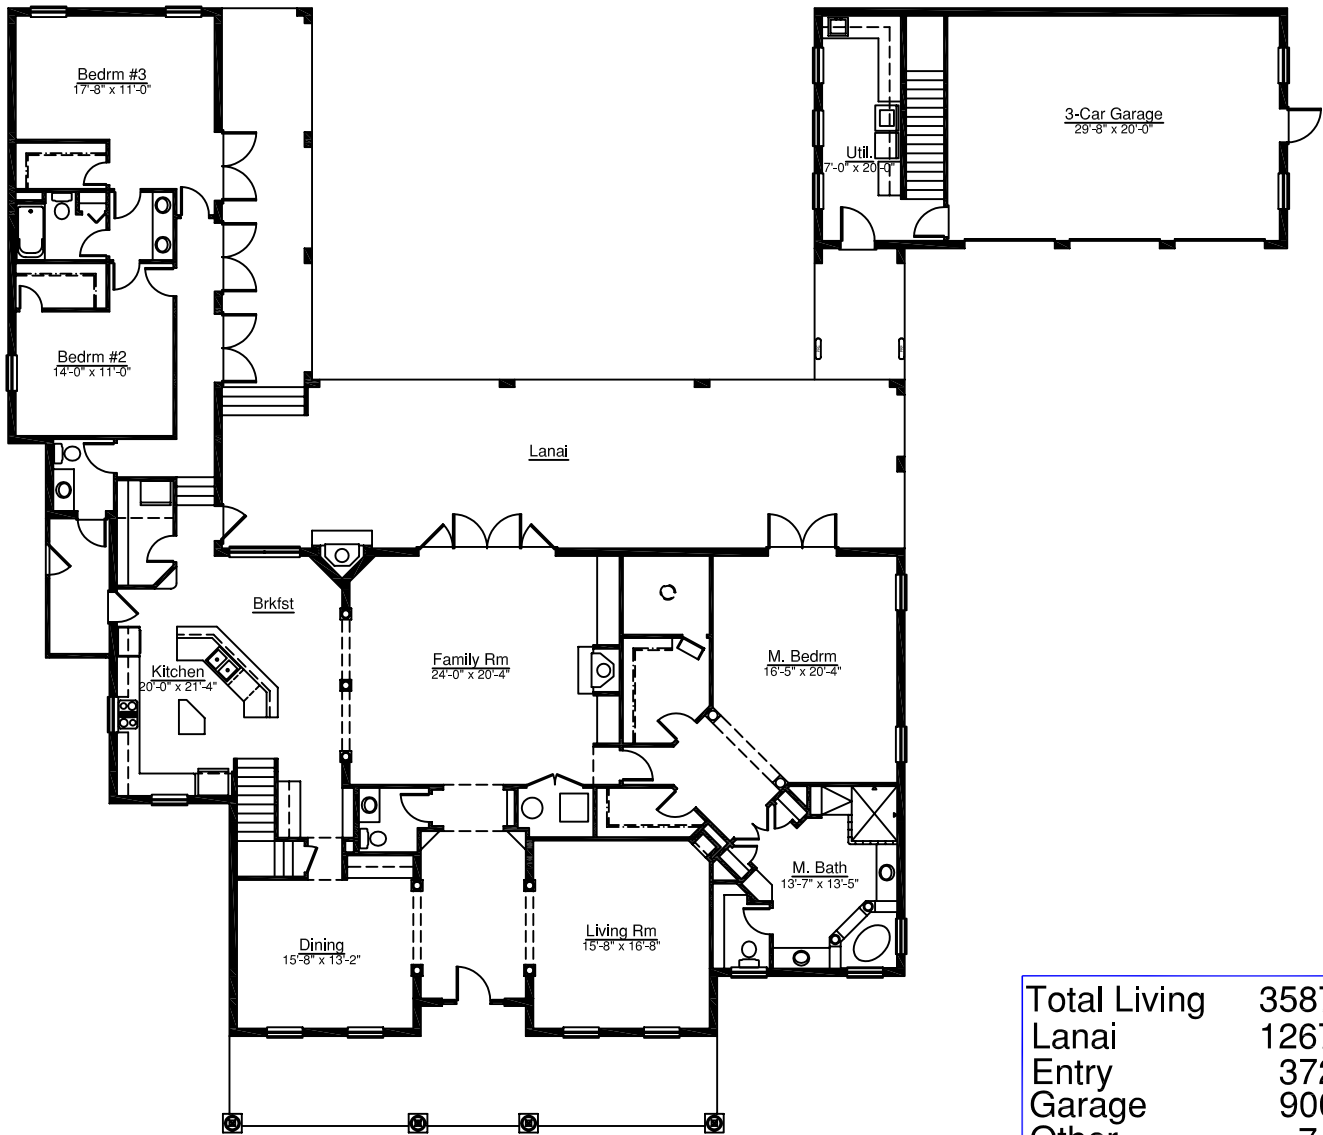

MODEL 1070

Total Living	3587
Lanai	1267
Entry	372
Garage	900
Other	74
Total	6200

FLOOR PLAN
SCALE - N.T.S.