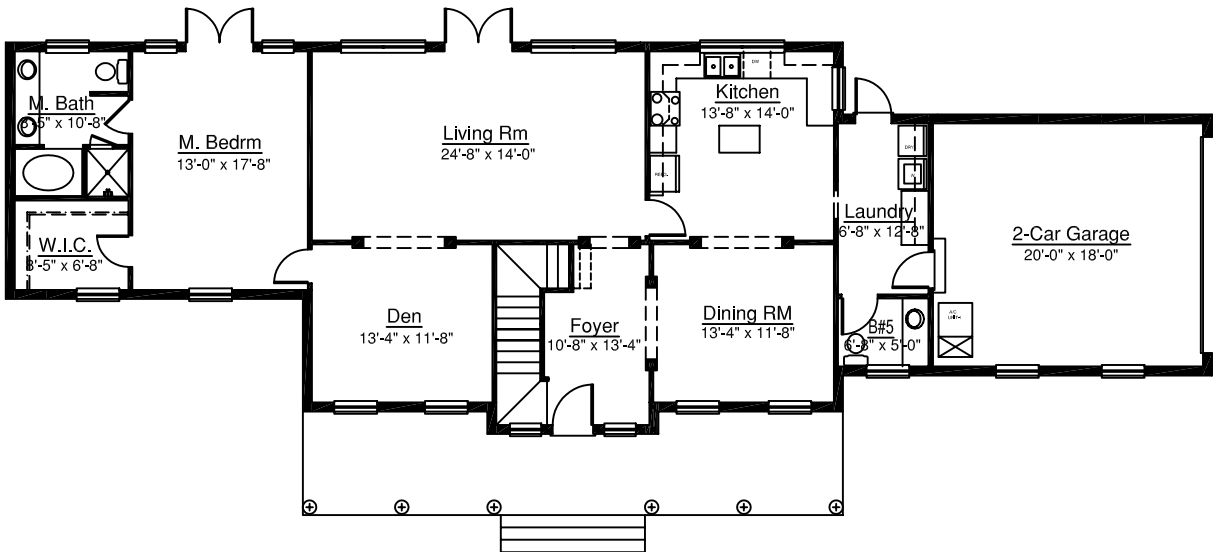

FLOOR PLAN (2nd)
SCALE - N.T.S.

FLOOR PLAN (1st)
SCALE - N.T.S.

Total Living	2814
Balcony	72
Entry	286
Garage	400
Bonus Rm.	x
Total	3572

MODEL 1036