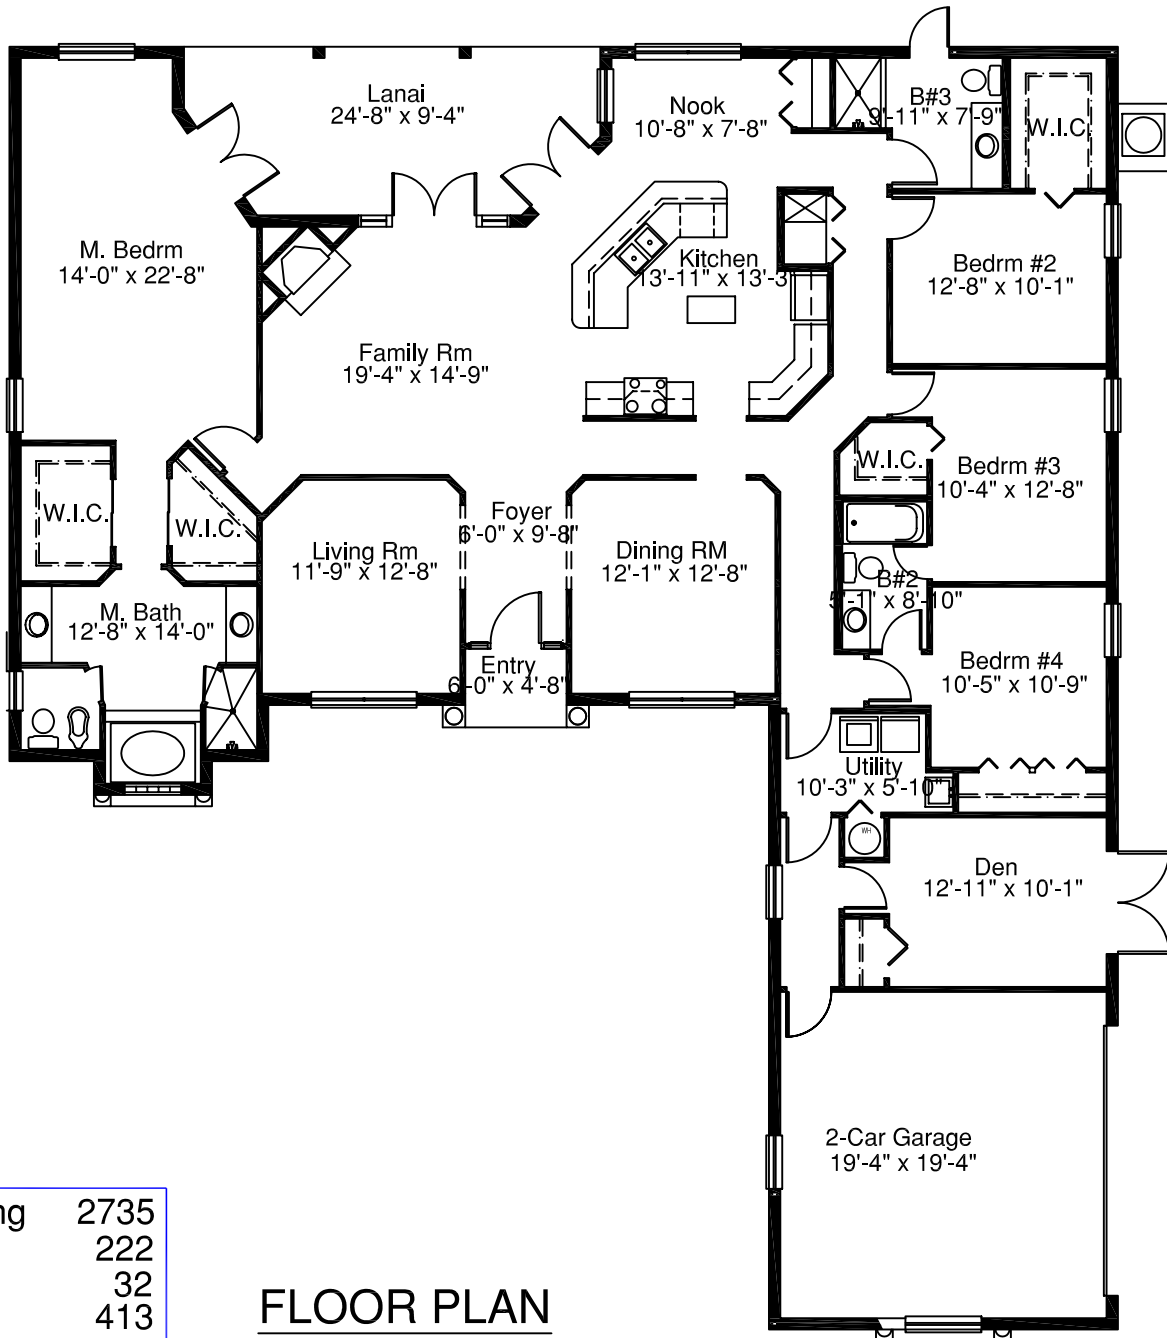

MODEL 1058

Total Living	2735
Lanai	222
Entry	32
Garage	413
Bonus Rm.	x
Total	3402

FLOOR PLAN

SCALE - N.T.S.