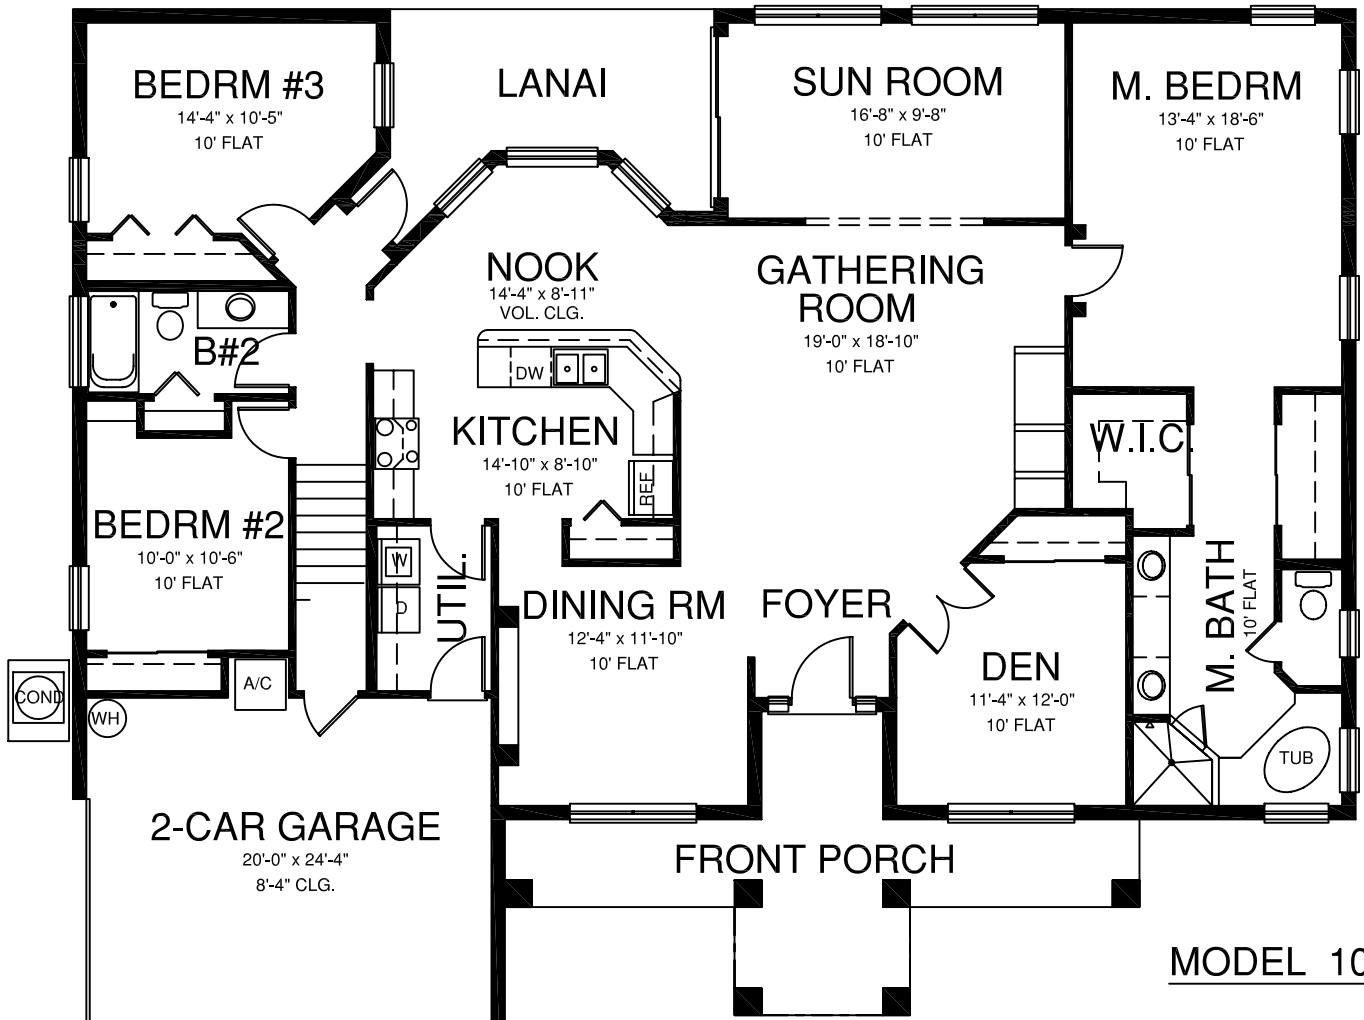

WWW. INFINITYHOMEPLANS

MODEL 1015

1st Fl. Living	2239
Bonus	444
Total Living	2683
Lanai	138
Entry	214
Garage	529
Total	3564

SCALE - N.T.S.