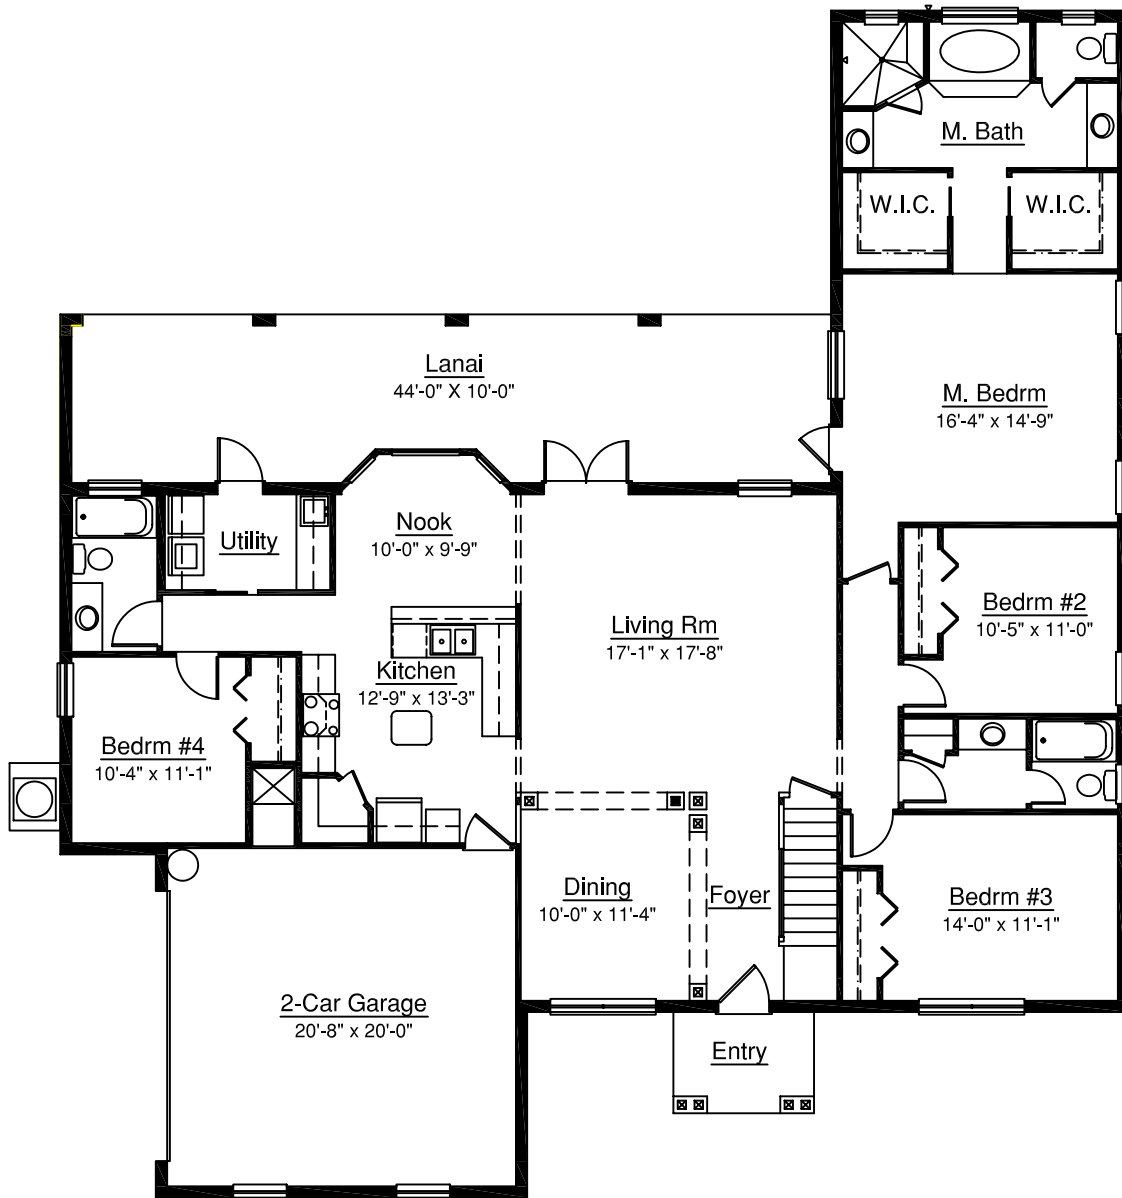

MODEL 1068

Total Living	2222
Lanai	441
Entry	50
Garage	462
Storage	544
Total	3719

FLOOR PLAN (1st)

SCALE - N.T.S.