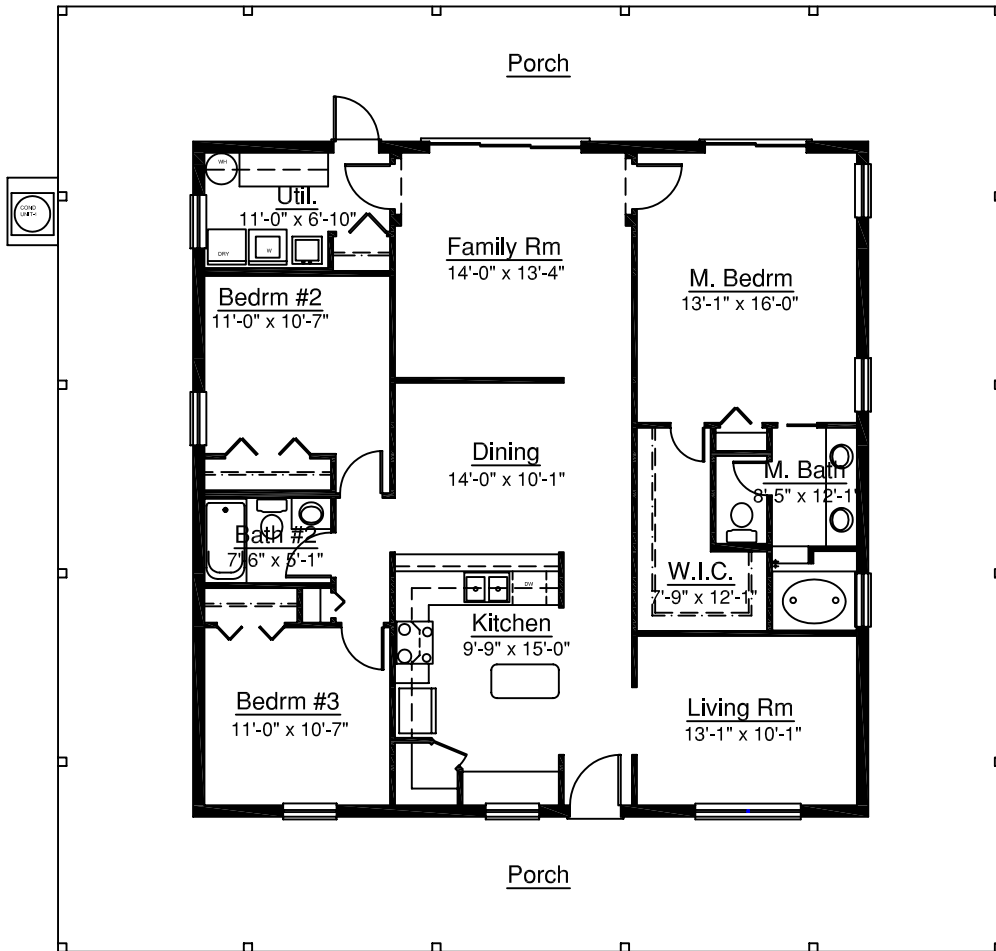

MODEL 1039

Total Living	1600
Porch	1536
Entry	x
Garage	x
Bonus Rm.	x
Total	3136

FLOOR PLAN
SCALE - N.T.S.