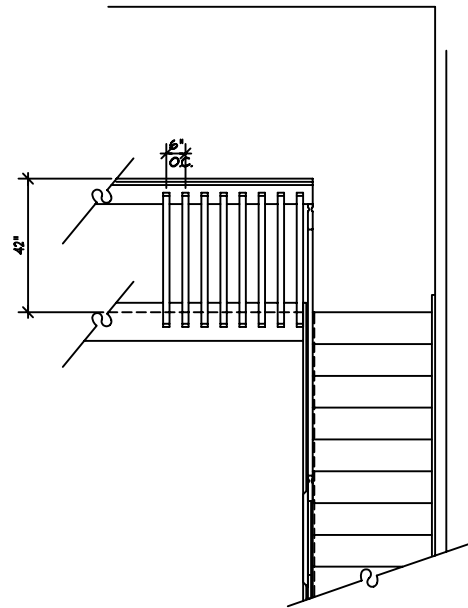

U-STAIR (PLAN)
SCALE- 1/2"=1'-0" (1)

STAIR & BALCONY
SCALE- 1/2"=1'-0" (2)

FRONT VIEW
SCALE- 1/2"=1'-0" (8)

PLAN VIEW
SCALE- 1/2"=1'-0" (9)

MICHAEL GRAY'S

FULL SPECTRUM INC.

STAIR DETAILS

C.A.D. DRAFTING
& DESIGN SERVICE
1970 E. OSCEOLA PARKWAY #161
KISSIMMEE, FL 34743