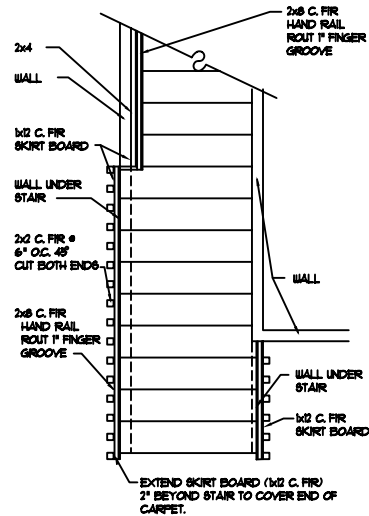

U-STAIR (PLAN)
SCALE- 1/2"=1'-0" (1)

STAIR & BALCONY
SCALE- 1/2"=1'-0" (2)

FRONT VIEW
SCALE- 1/2"=1'-0" (8)

PLAN VIEW
SCALE- 1/2"=1'-0" (9)

MICHAEL GRAY'S

FULL SPECTRUM INC.

STAIR DETAILS

C.A.D. DRAFTING
& DESIGN SERVICE
1970 E. OSCEOLA PARKWAY #161
KISSIMMEE, FL 34743