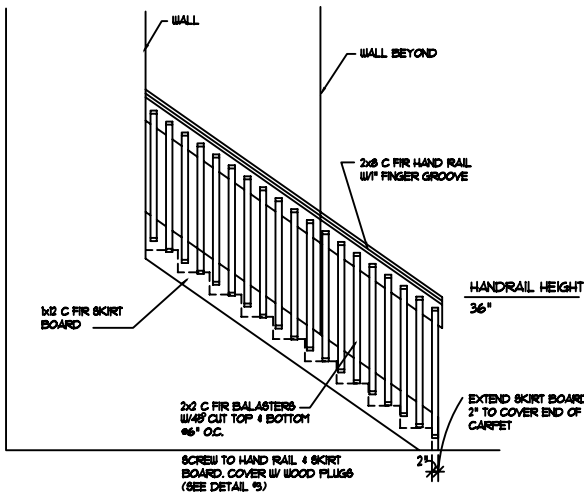

U-STAIR (PLAN)
SCALE- 1/2"=1'-0" (1)

STAIR & BALCONY
SCALE- 1/2"=1'-0" (2)

FRONT VIEW
SCALE- 1/2"=1'-0" (8)

PLAN VIEW
SCALE- 1/2"=1'-0" (9)

MICHAEL GRAY'S

FULL SPECTRUM INC.

STAIR DETAILS

C.A.D. DRAFTING
& DESIGN SERVICE
1970 E. OSCEOLA PARKWAY #161
KISSIMMEE, FL 34743