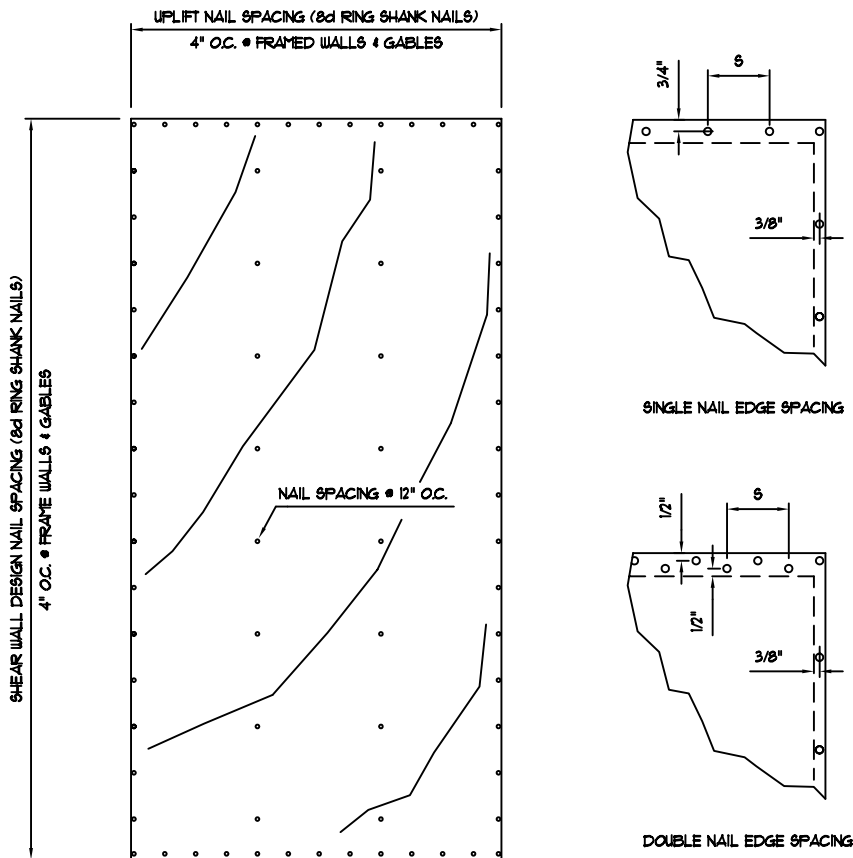

**SHEATHING-WALL
SPLICE DETAIL**

SCALE: 3/4"=1'-0"

F60

**SHEATHING PANEL ATTACHMENT FOR
EXTERIOR SHEARWALLS**

SCALE: NT6

F60

MICHAEL
GRAY'S

FULL SPECTRUM INC.