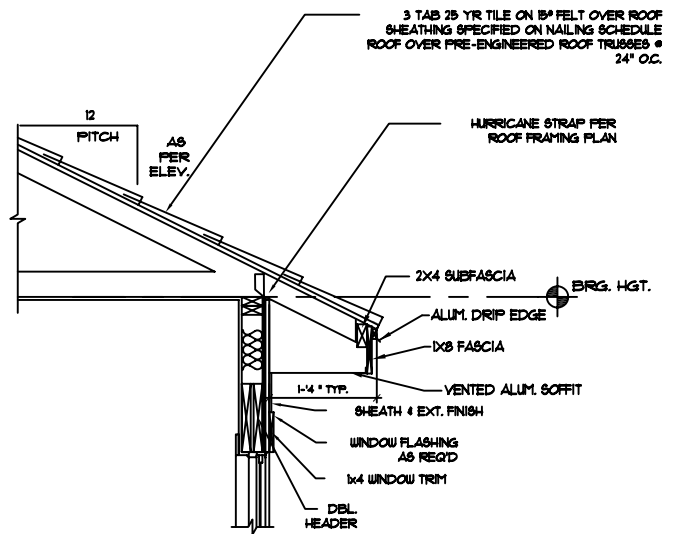

TYPICAL ROOF TO WALL FLASHING DETAIL
N.T.S. PLAN VIEW

STUCCO FLASHING DETAIL
@ CMU/FRAME INTERFACE

TYPICAL WINDOW & SLIDING GLASS
DOOR Z FLASHING DETAIL
N.T.S.

MICHAEL
GRAY'S

FULL SPECTRUM INC.

C.A.D. DRAFTING
& DESIGN SERVICE
1970 E. OSCEOLA PARKWAY #161
KISSIMMEE, FL 34743