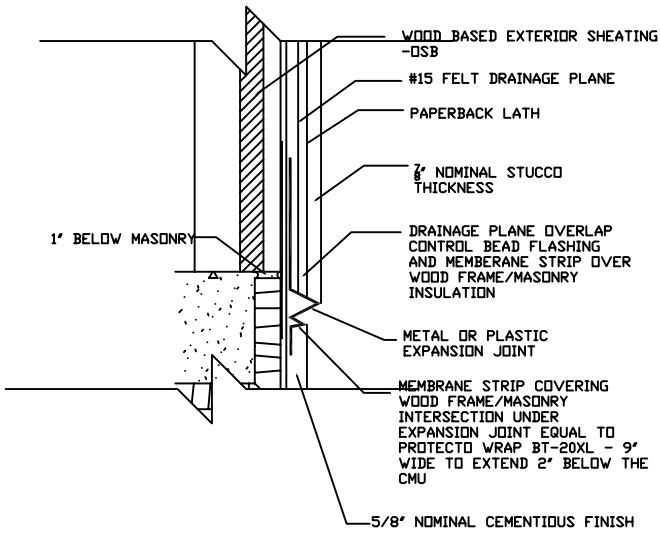

TYPICAL ROOF TO WALL FLASHING DETAIL
N.T.S. PLAN VIEW

STUCCO FLASHING DETAIL
@ CMU/FRAME INTERFACE

TYPICAL WINDOW & SLIDING GLASS
DOOR Z FLASHING DETAIL
N.T.S.

MICHAEL
GRAY'S

FULL SPECTRUM INC.

C.A.D. DRAFTING
& DESIGN SERVICE
1970 E. OSCEOLA PARKWAY #161
KISSIMMEE, FL 34743