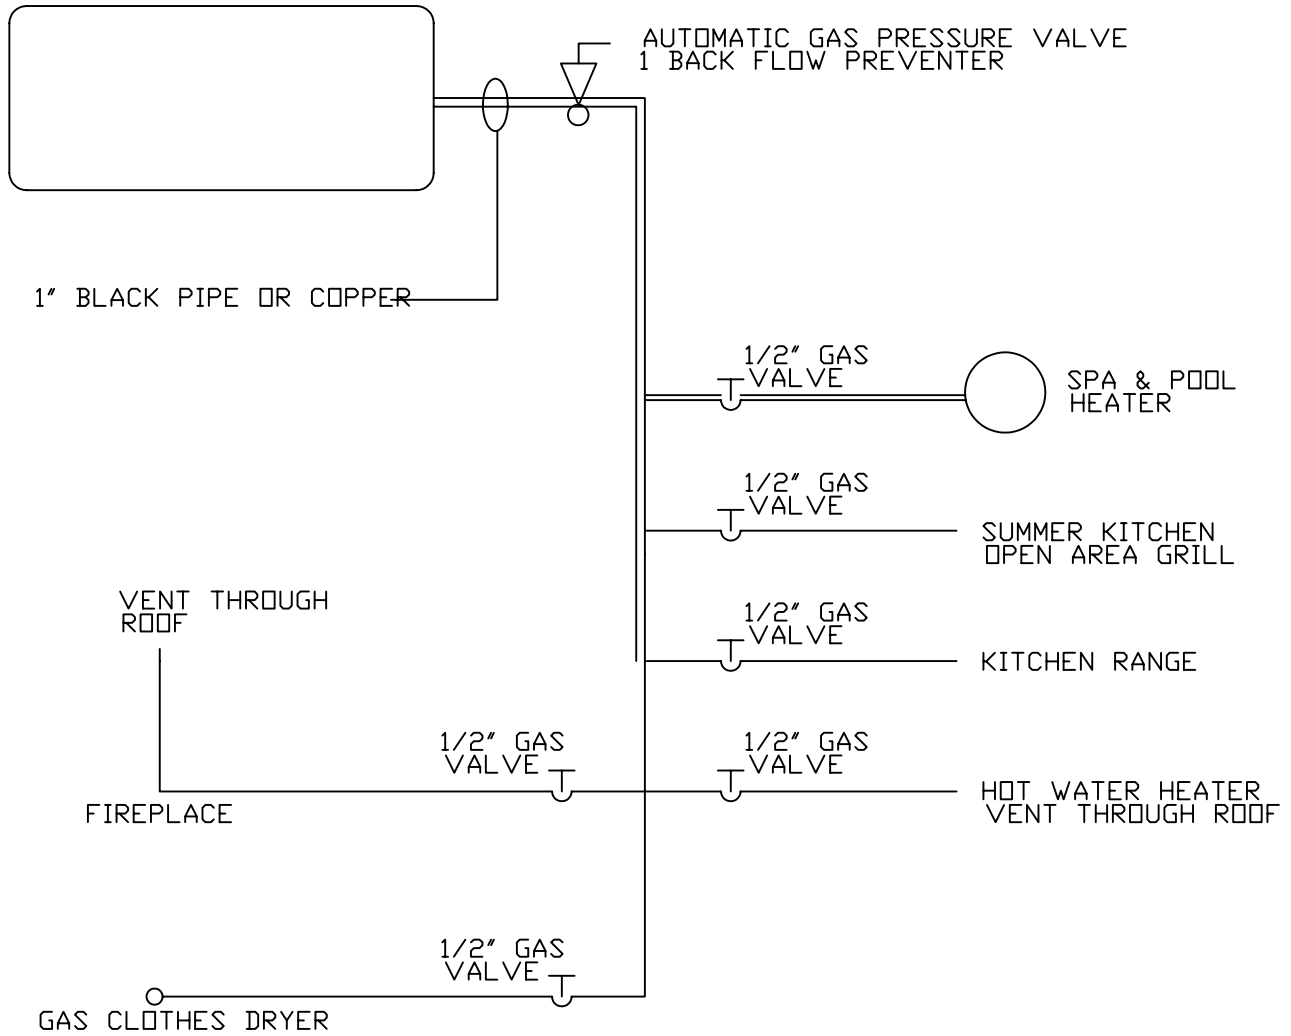

LOCATION OF LP. TANK BY
 GAS CONTRACTOR IF NATURAL
 GAS IS NOT AVAILABLE USE
 250 GAL LP.TANK

GAS RISER (OPTIONAL)

N.T.S.

**MICHAEL
 GRAY'S**

FULL SPECTRUM INC.

C.A.D. DRAFTING
 & DESIGN SERVICE
 1970 E. OSCEOLA PARKWAY #161
 KISSIMMEE , FL 34743