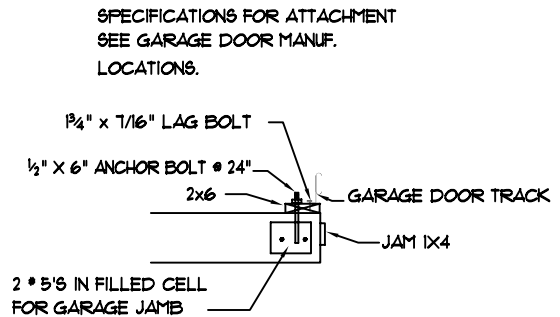

GARAGE DOOR FRAME ATTACHMENT DETAIL
SCALE: 2"=1'-0"

F57

GARAGE DOOR ATTACH
SCALE: 3/4"=1'-0"

57

GARAGE DOOR FRAME ATTACHMENT
SCALE: 3/4"=1'-0"

21

GARAGE HEADER
SCALE: 3/4"=1'-0"

F55

GARAGE DOOR ATTACHMENT DETAIL
SCALE: N.T.S.

103

DETAIL
SCALE: 3/4"=1'-0"

57B

MICHAEL GRAY'S

FULL SPECTRUM INC.

C.A.D. DRAFTING & DESIGN SERVICE
1970 E. OSCEOLA PARKWAY #161
KISSIMMEE, FL 34743

OFFICE TELEPHONE # (321) 284-0167
CELL PHONE # (321) 624-8645