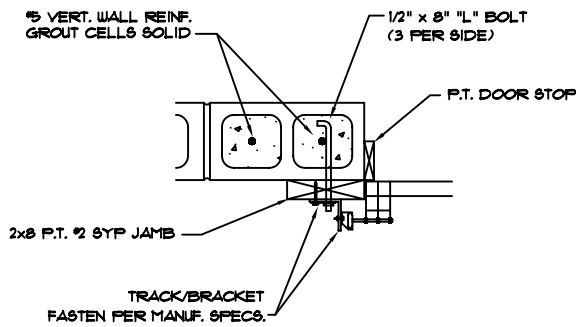

GARAGE DOOR FRAME ATTACHMENT DETAIL
SCALE: 2"=1'-0"

F57

GARAGE DOOR ATTACH
SCALE: 3/4"=1'-0"

57

GARAGE DOOR FRAME ATTACHMENT
SCALE: 3/4"=1'-0"

21

GARAGE HEADER
SCALE: 3/4"=1'-0"

F55

GARAGE DOOR ATTACHMENT DETAIL
SCALE: N.T.S.

103

DETAIL
SCALE: 3/4"=1'-0"

57B

MICHAEL GRAY'S

FULL SPECTRUM INC.

C.A.D. DRAFTING & DESIGN SERVICE
1970 E. OSCEOLA PARKWAY #161
KISSIMMEE, FL 34743

OFFICE TELEPHONE # (321) 284-0167
CELL PHONE # (321) 624-8645