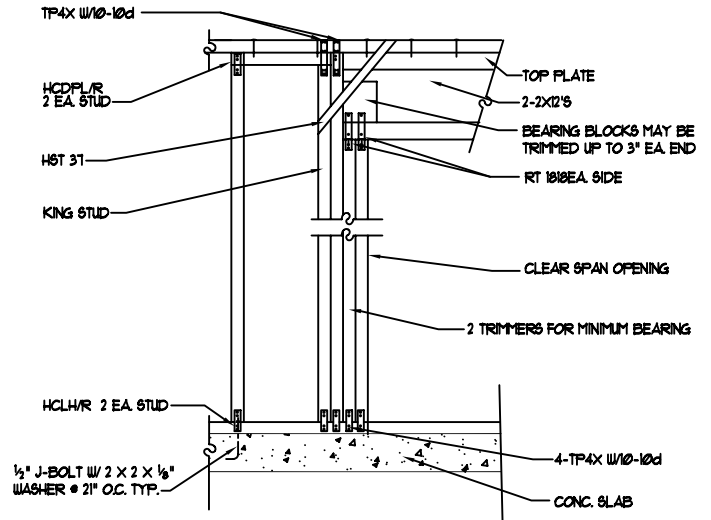

GARAGE DOOR FRAME ATTACHMENT DETAIL
SCALE: 2"=1'-0"

F57

GARAGE DOOR ATTACH
SCALE: 3/4"=1'-0"

57

GARAGE DOOR FRAME ATTACHMENT
SCALE: 3/4"=1'-0"

21

GARAGE HEADER
SCALE: 3/4"=1'-0"

F55

GARAGE DOOR ATTACHMENT DETAIL
SCALE: N.T.S.

103

DETAIL
SCALE: 3/4"=1'-0"

57B

MICHAEL GRAY'S

FULL SPECTRUM INC.

C.A.D. DRAFTING & DESIGN SERVICE
1970 E. OSCEOLA PARKWAY #161
KISSIMMEE, FL 34743

OFFICE TELEPHONE # (321) 284-0167
CELL PHONE # (321) 624-8645