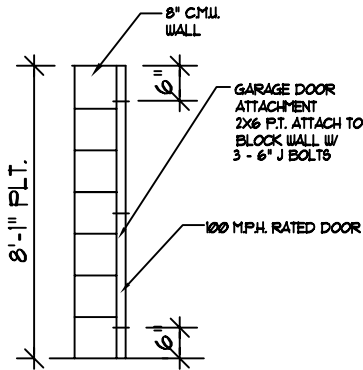

GARAGE DOOR FRAME ATTACHMENT DETAIL
SCALE: 2"=1'-0"

F57

GARAGE DOOR ATTACH
SCALE: 3/4"=1'-0"

57

GARAGE DOOR FRAME ATTACHMENT
SCALE: 3/4"=1'-0"

21

GARAGE HEADER
SCALE: 3/4"=1'-0"

F55

GARAGE DOOR ATTACHMENT DETAIL
SCALE: N.T.S.

103

DETAIL
SCALE: 3/4"=1'-0"

57B

MICHAEL GRAY'S

FULL SPECTRUM INC.

C.A.D. DRAFTING & DESIGN SERVICE
1970 E. OSCEOLA PARKWAY #161
KISSIMMEE, FL 34743

OFFICE TELEPHONE # (321) 284-0167
CELL PHONE # (321) 624-8645