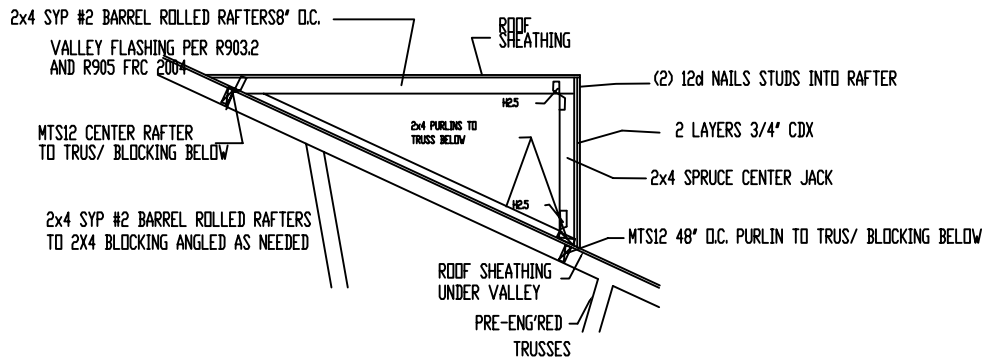

ALTERNATE:
PRE-ENGINEERED TRUSSES

DORMER FRAMING DETAIL (F33)

SCALE: 1/4"=1'-0"

7-4-01

CONVENTIONAL FRAMED
EYEBROW DORMER

**MICHAEL
GRAY'S**

FULL SPECTRUM INC.

C.A.D. DRAFTING
& DESIGN SERVICE
1970 E. OSCEOLA PARKWAY #161
KISSIMMEE, FL 34743