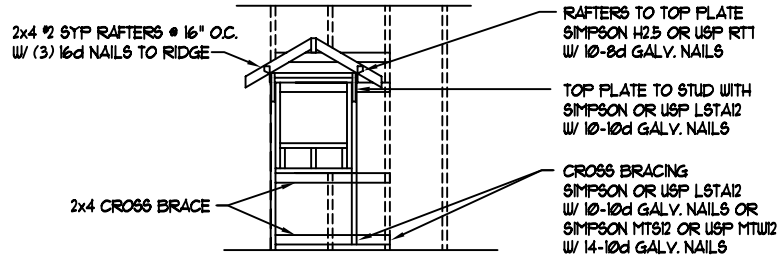

ALTERNATE:
PRE-ENGINEERED TRUSSES

DORMER FRAMING DETAIL (F33)

SCALE: 1/4"=1'-0"

7-4-01

CONVENTIONAL FRAMED
EYEBROW DORMER

**MICHAEL
GRAY'S**

FULL SPECTRUM INC.

C.A.D. DRAFTING
& DESIGN SERVICE
1970 E. OSCEOLA PARKWAY #161
KISSIMMEE, FL 34743