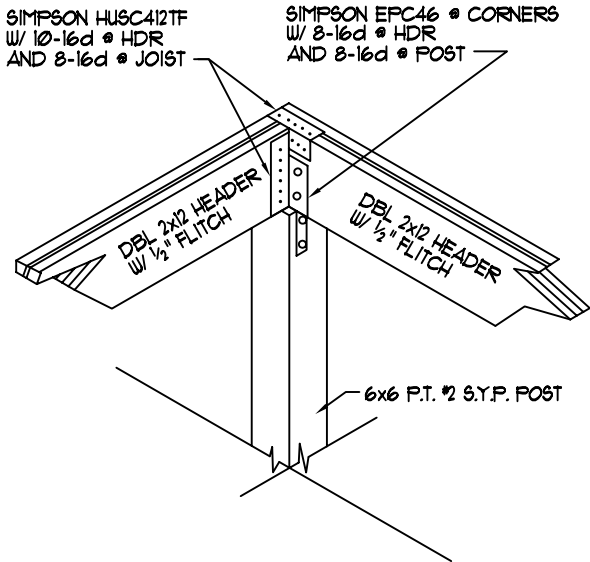

CONV. FRAMING DETAIL
SCALE: N.T.S.

33

CONV. FRAMING DETAIL
SCALE: N.T.S.

33B

**MICHAEL
GRAY'S**

FULL SPECTRUM INC.

C.A.D. DRAFTING
& DESIGN SERVICE
1970 E. OSCEOLA PARKWAY #161
KISSIMMEE, FL 34743

OFFICE TELEPHONE # (321) 284-0167
CELL PHONE # (321) 624-8645