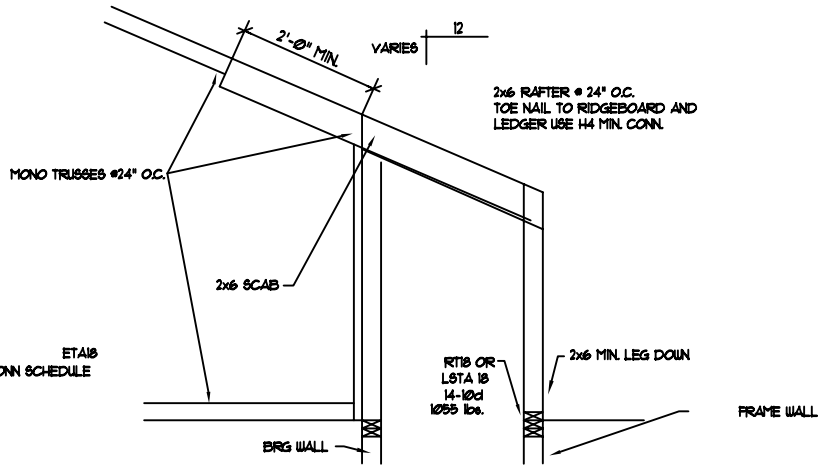

CONV. FRAMING DETAIL
SCALE: N.T.S.

33

CONV. FRAMING DETAIL
SCALE: N.T.S.

33B

**MICHAEL
GRAY'S**

FULL SPECTRUM INC.

C.A.D. DRAFTING
& DESIGN SERVICE
1970 E. OSCEOLA PARKWAY #161
KISSIMMEE, FL 34743

OFFICE TELEPHONE # (321) 284-0167
CELL PHONE # (321) 624-8645