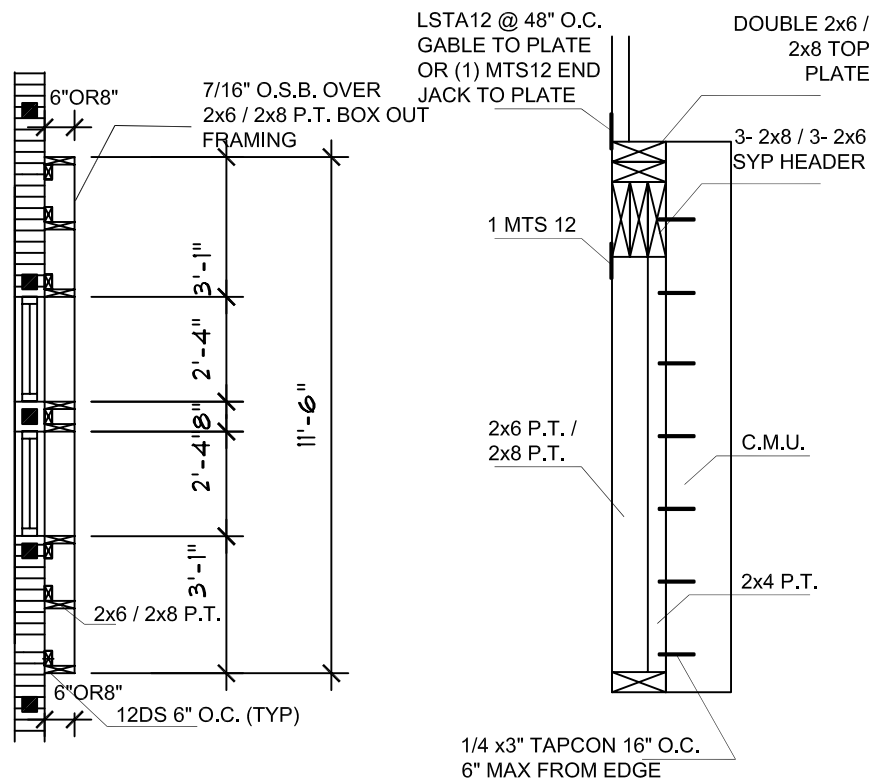

WINDOW BOX OUT

2x6 / 2x8 BOX OUT DETAIL

MICHAEL GRAY'S

**FULL SPECTRUM INC.**

C.A.D. DRAFTING  
& DESIGN SERVICE  
1970 E. OSCEOLA PARKWAY #161  
KISSIMMEE, FL 34743

OFFICE TELEPHONE # (321) 284-0167  
CELL PHONE # (321) 624-8645