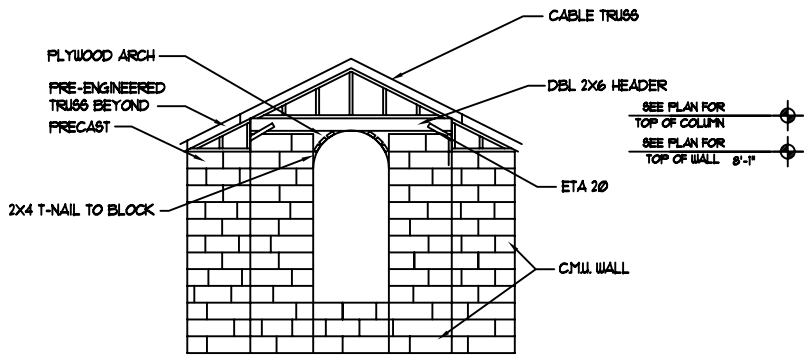

BAY WINDOW ELEVATION

SCALE: 1/4"=1'-0"

A

1-28-01

58A

BAY WINDOW ELEVATION

SCALE: 1/4"=1'-0"

B

6-23-01

58B

BAY WINDOW ELEVATION

SCALE: 1/4"=1'-0"

C

6-23-01

58C

MICHAEL GRAY'S