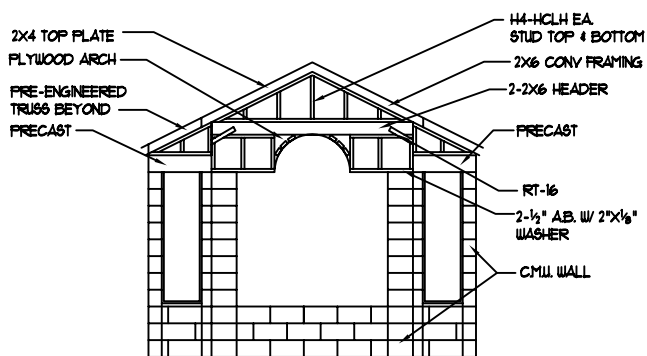

BAY WINDOW ELEVATION

SCALE: 1/4"=1'-0"

A

1-28-01

58A

BAY WINDOW ELEVATION

SCALE: 1/4"=1'-0"

B

6-23-01

58B

BAY WINDOW ELEVATION

SCALE: 1/4"=1'-0"

C

6-23-01

58C

MICHAEL GRAY'S