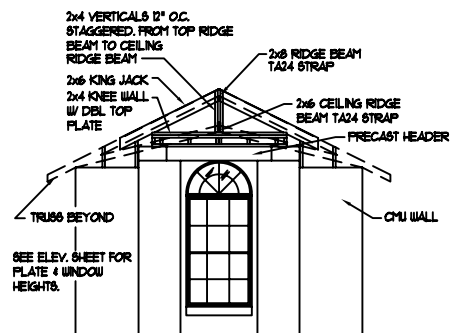

CONV. FRAME DETAIL

SCALE: 3/4"=1'-0"

D

6-23-01

58D