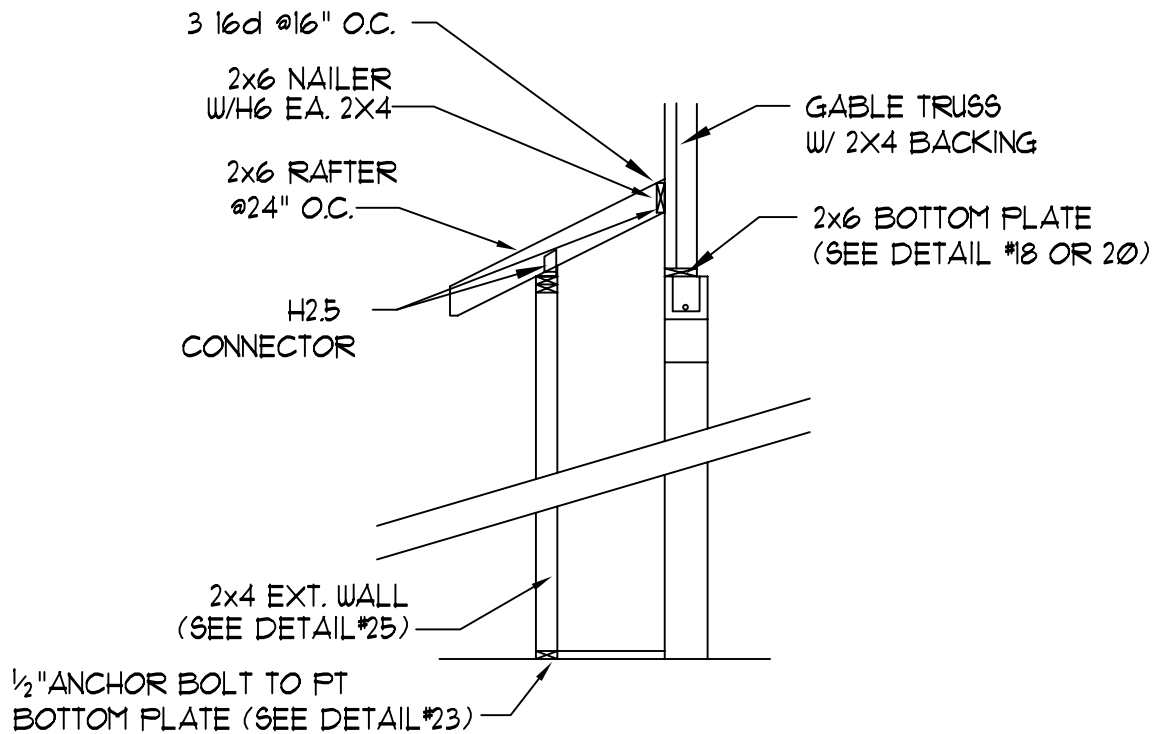

# BLOCK BAY WINDOW ELEVATION

SCALE: 3/4" = 1'-0"

6-13-97

68

# TYP. BAY WINDOW DETAIL

SCALE: 3/4" = 1'-0"

6-13-97

67

MICHAEL GRAY'S

**FULL SPECTRUM INC.**

C.A.D. DRAFTING  
& DESIGN SERVICE  
1970 E. OSCEOLA PARKWAY #161  
KISSIMMEE, FL 34743

OFFICE TELEPHONE # (321) 284-0167  
CELL PHONE # (321) 624-8645