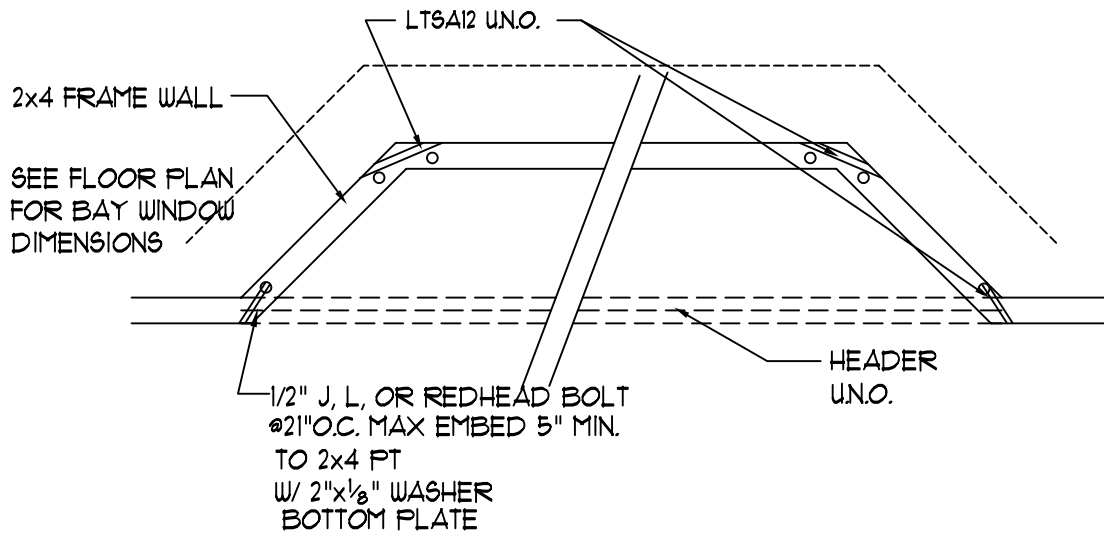

BAY WINDOW FRAMING PLAN

SCALE: 3/4" = 1'-0"

6-13-97

23

BAY WINDOW FRAMING PLAN

SCALE: 3/4" = 1'-0"

C

6-13-97